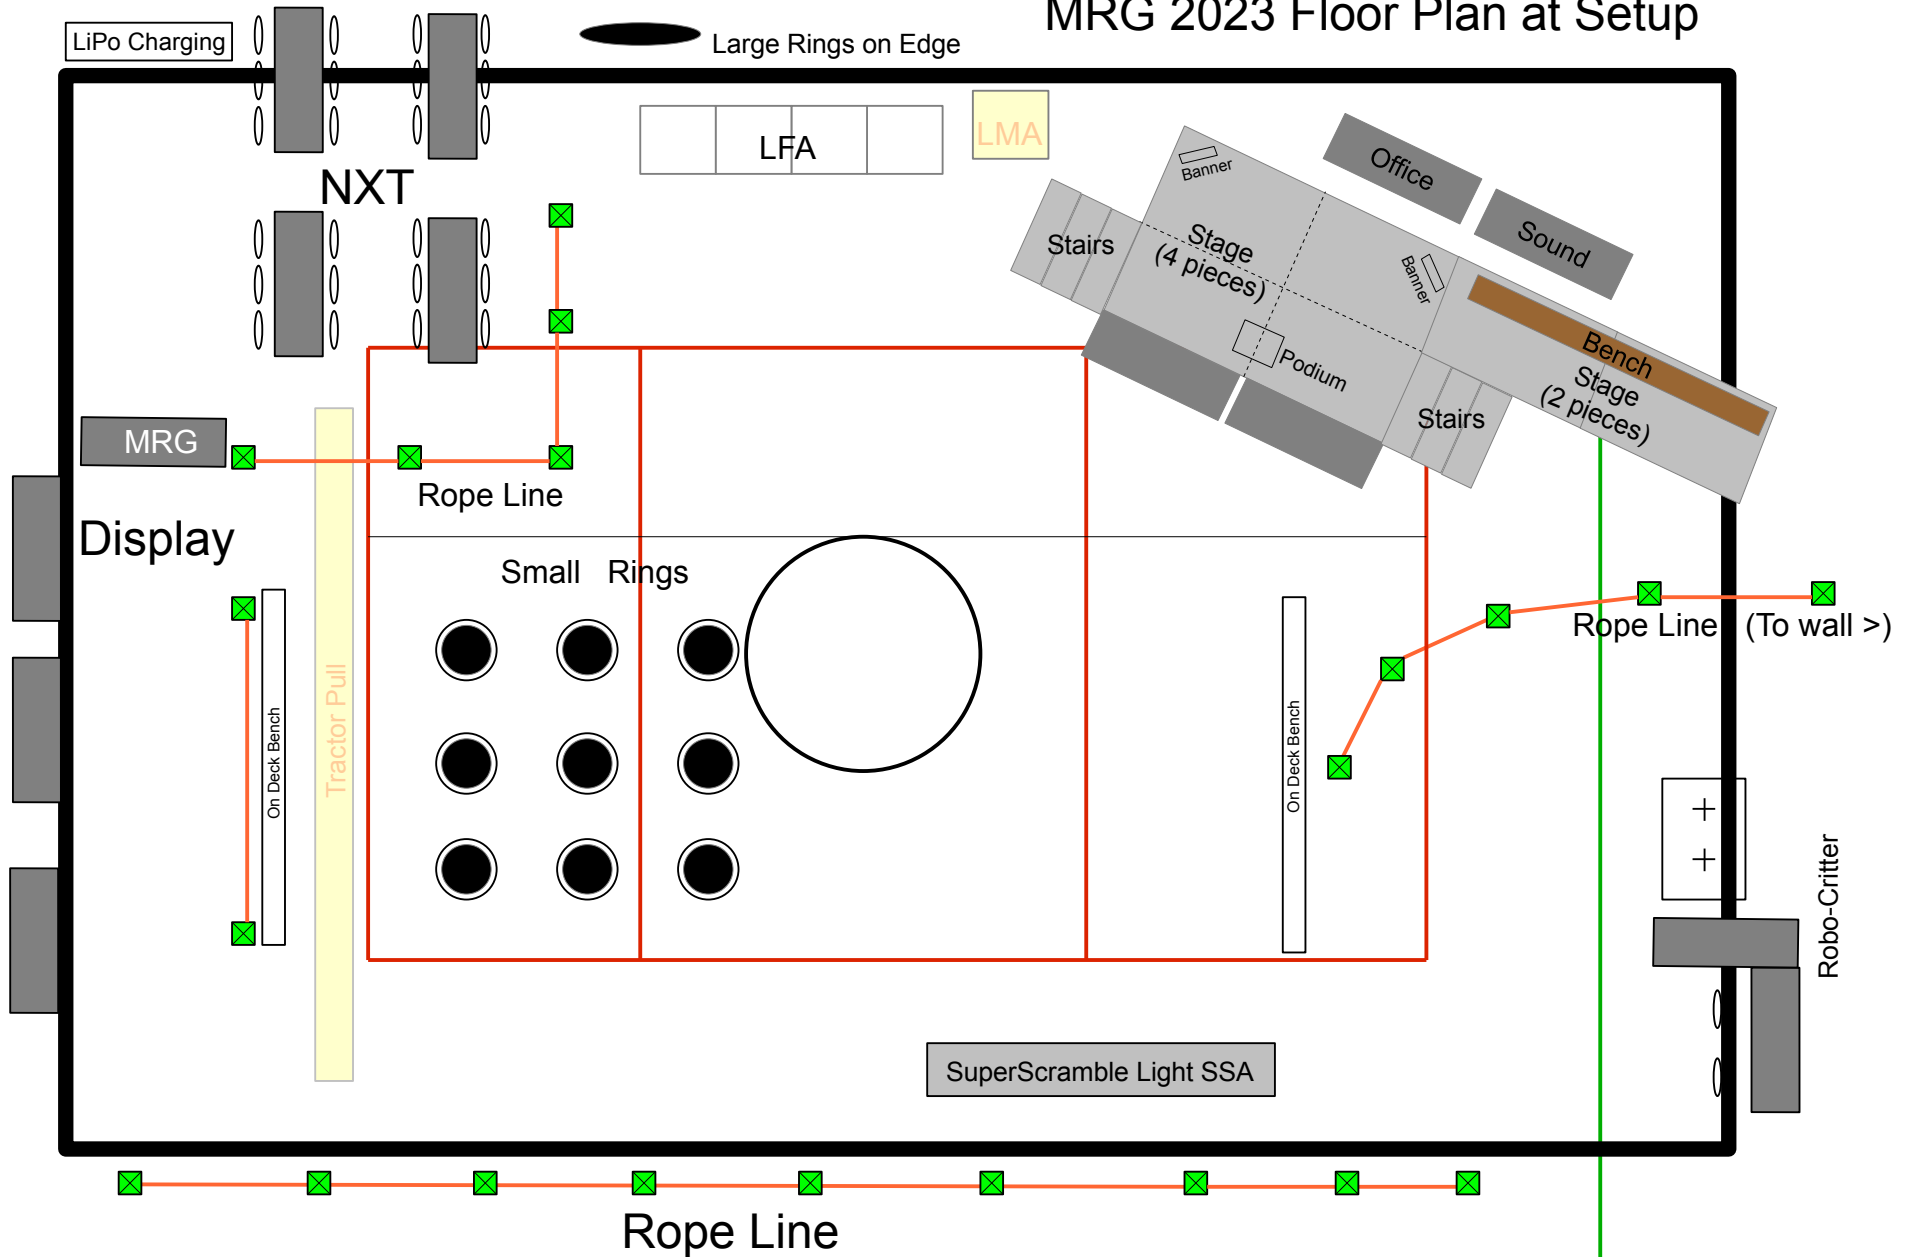

MRG 2023 Floor Plan at Setup

Drawing not to scale. Use coloured lines as references.

 < This denotes a standard folding table and this  denotes a standard folding chair

NXT and DRA between the stands VVV

MRG 2023 Setup - Hallway

Gym
Doors

Vending Machines

Registration

Registration Crew

Pit Area in Balcony

Gym Railing

Wall