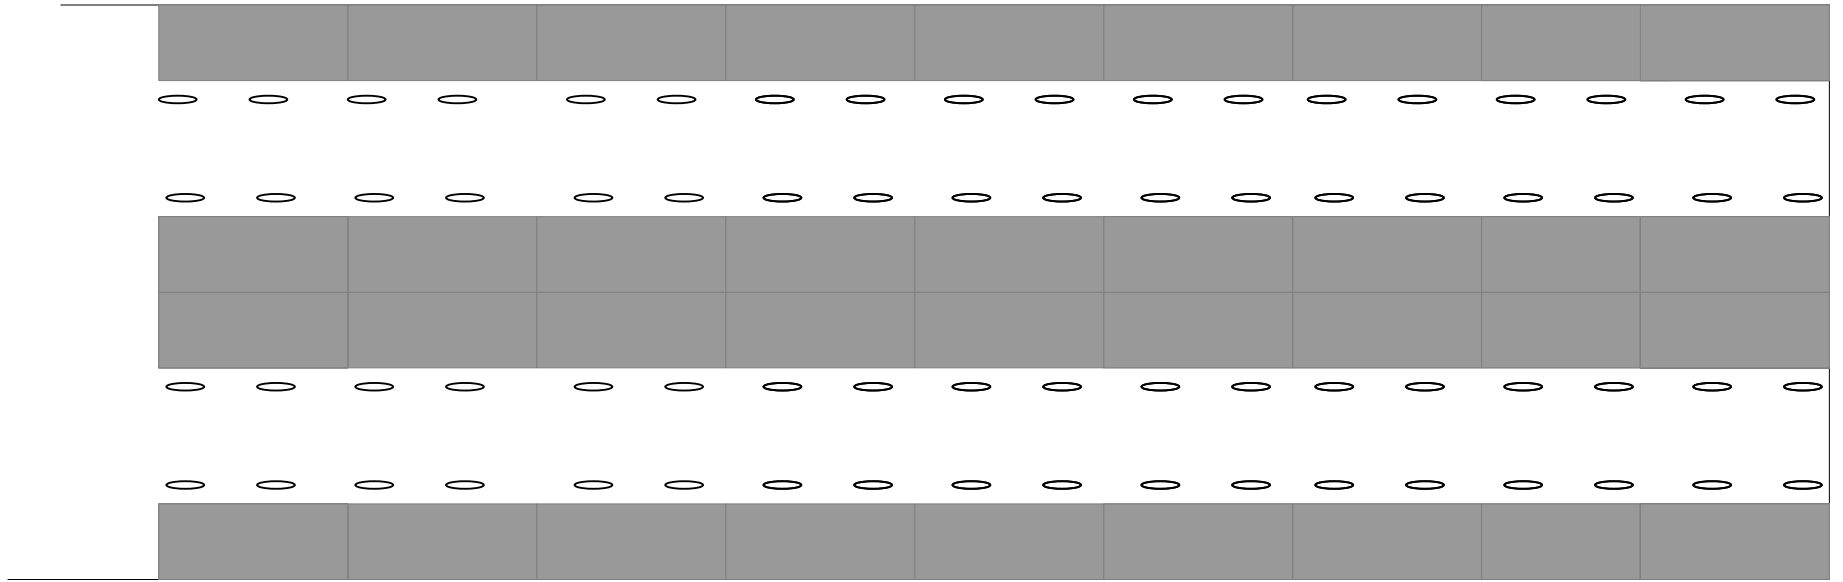

MRG 2023 Floor Plan at Setup

Drawing not to scale. Use coloured lines as references.

 < This denotes a standard folding table and this  denotes a standard folding chair

NXT and DRA between the stands VVV

MRG 2023 Setup - Hallway

Gym
Doors

Vending Machines

Registration

Registration Crew

Pit Area in Balcony

Gym Railing

Wall