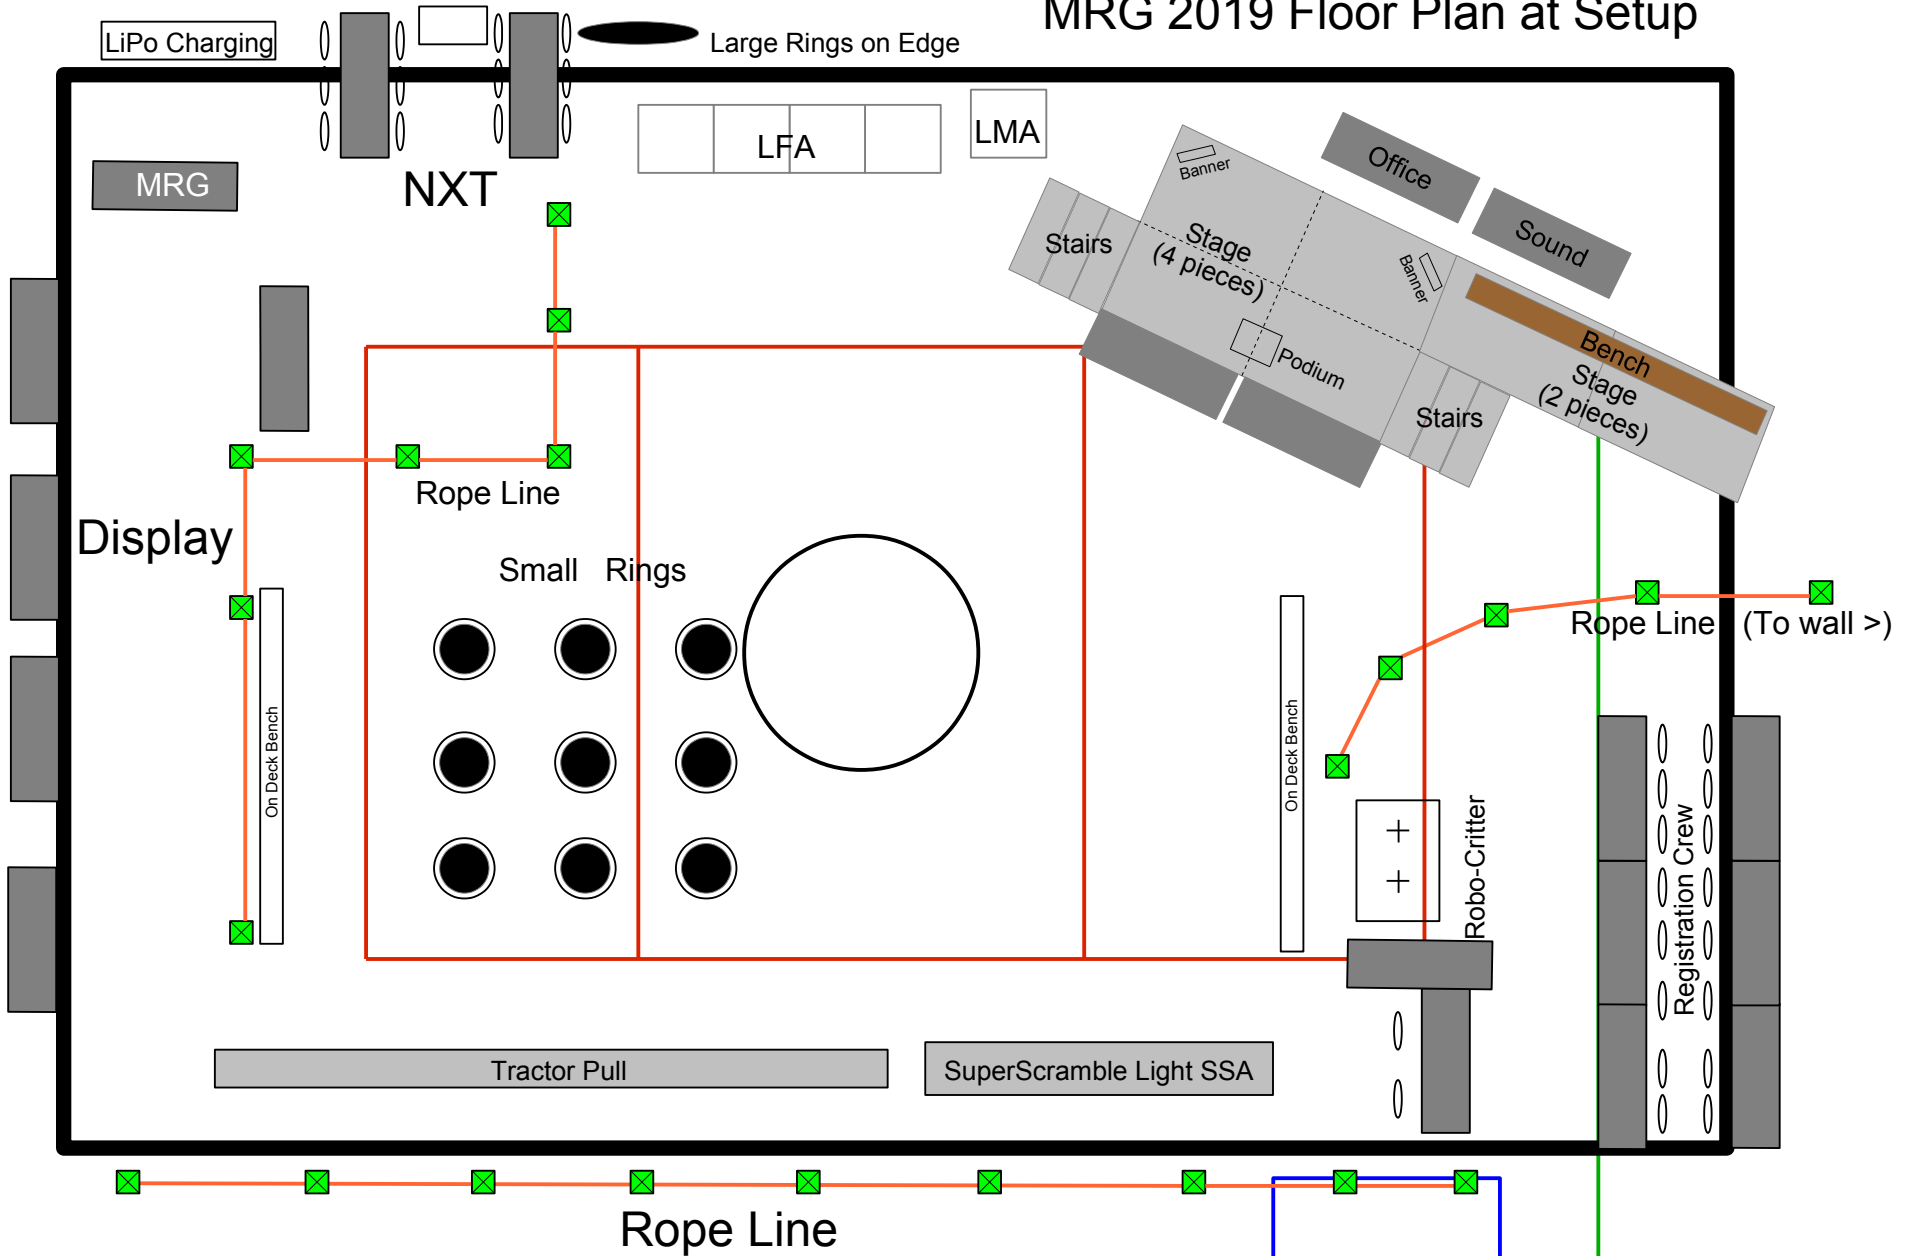

MRG 2019 Floor Plan at Setup

Drawing not to scale. Use coloured lines as references.

 < This denotes a standard folding table and this  denotes a standard folding chair

NXT and DRA between the stands VVV